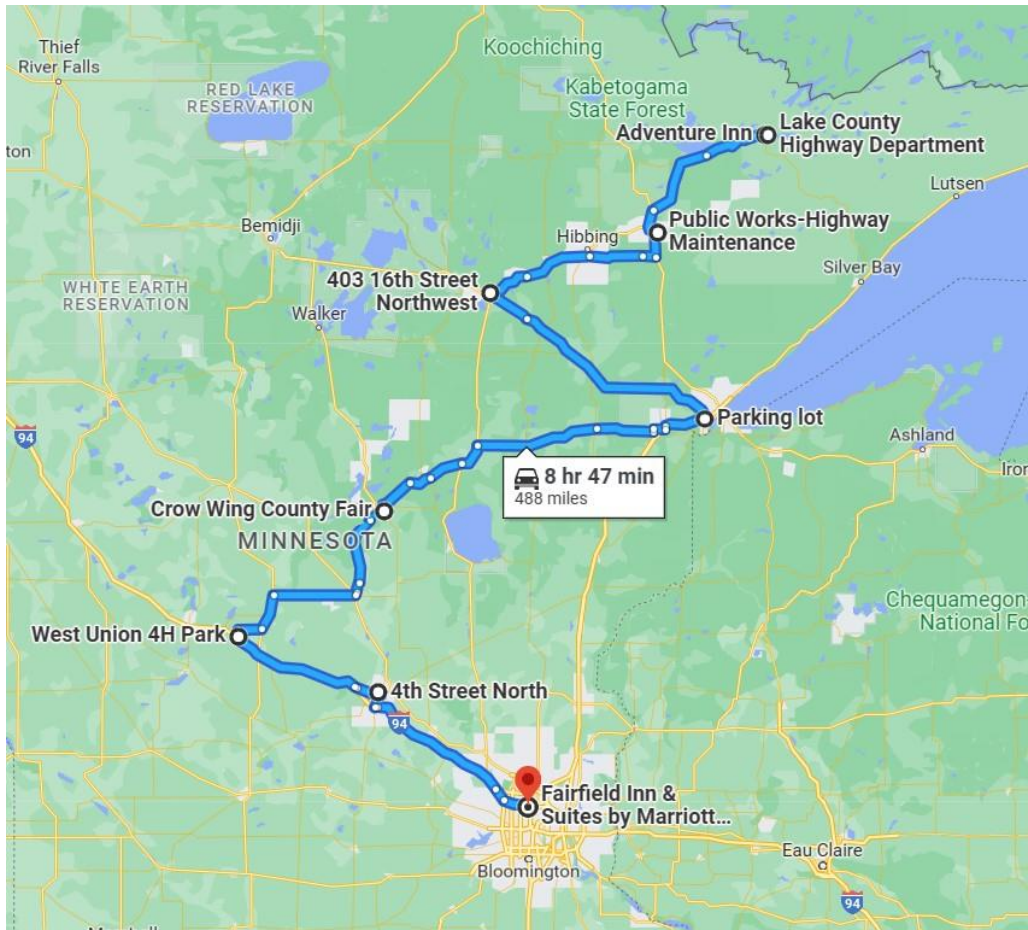

ARRL Dakota Division

NEWSLETTER

2023 FIELD DAY EDITION

DIRECTOR NOTES

Field Day 2023 is mostly behind us except for a little cleaning up and getting the logs and summary sheets submit. This is the third year I've traveled around visiting various field day sites. In 2021 the focus was on SE Minnesota and Minneapolis/St Paul region. 2022 the focus was on eastern South Dakota, eastern North Dakota, and NW Minnesota. 2023 I traveled through NE Minnesota and the Minneapolis/St Paul area again. By the end of the weekend, I endured riding in a car for almost 1,100 miles over two days.

2021		2022		2023	
Owatonna Steele County	Owatonna, MN	Prairie Dog ARC	Tyndall, SD	Vermillion Range ARC	Ely, MN
Hiaowatha Valley ARC	Red Wing, MN	Sioux Empire ARC	Sioux Falls, SD	Mesabi Wireless Assn	Tower, MN
Winona ARC	Winona, MN	Lake Area Radio Club	Watertown, SD	Northern Lakes ARC	Grand Rapids, MN
Mississippi Valley ARA	LaCrosse, WI	Lake Region ARC	Fergus Falls, MN	Arrowhead RAC	Duluth, MN
Southeast MN ARC	Spring Valley, MN	Red River Radio Amateurs	Sabin, MN	Brainerd Area ARC	Brainerd, MN
Rochester ARC	Rochester, MN	Red River Radio Amateurs	Fargo, ND	Runestone ARC	West Union, MN
Austin ARC	Austin, MN	Forx ARC	Grand Forks, ND	St Cloud ARC	St Cloud, MN
Twin City FM Club	ST Louis Park, MN	Lake Agassiz RC	Grand Forks, ND	St Paul RC	White Bear Township
Maple Grove RC	Maple Grove, MN	Paul Bunyan ARC	Bemidji, MN	Stillwater ARA	Oak Park Heights, MN
Anoka County RC	Anoka, MN	Minnesota Wireless Assn	Park Rapids, MN	South East Metro ARC	Cottage Grove
St Paul RC & Mining ARC	St Paul, MN			Maple Grove RC	Golden Valley, MN
Southeast Metro ARC	Cottage Grove, MN			TCFMC	St Louis Park, MN

Friday Route

Sunday Route

Saturday Route

Vermillion Range ARC - Ely, MN (Sat 9 AM)

Mesabi Wireless Association - Virginia, MN (Sat 10:20 AM)

Northern Lakes Amateur Radio Club - Grand Rapids, MN (Sat 11:50 AM)