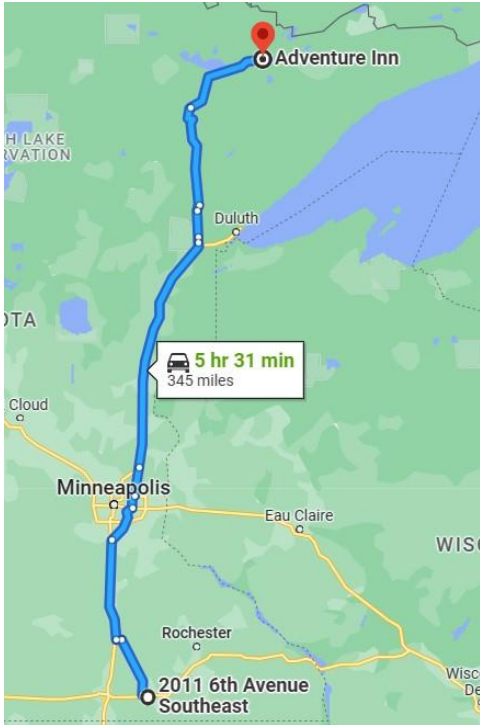

Friday Route