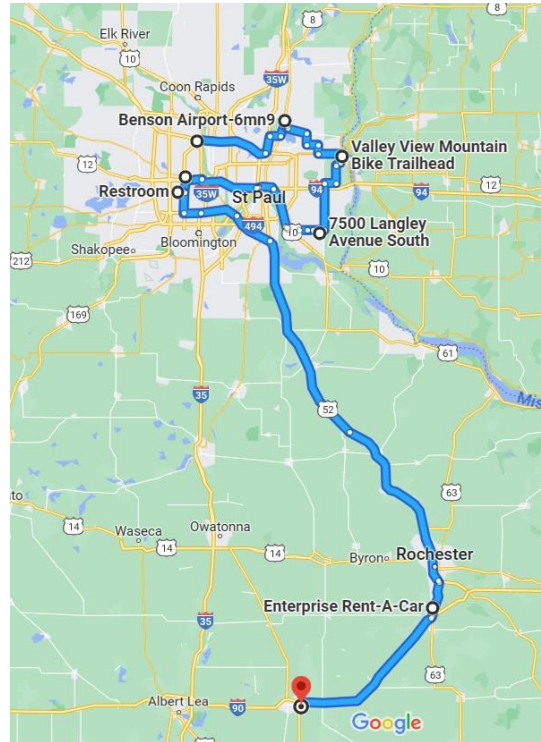

ARRL Dakota Division

NEWSLETTER

2023 FIELD DAY EDITION

DIRECTOR NOTES

Field Day 2023 is mostly behind us except for a little cleaning up and getting the logs and summary sheets submit. This is the third year I've traveled around visiting various field day sites. In 2021 the focus was on SE Minnesota and Minneapolis/St Paul region. 2022 the focus was on eastern South Dakota, eastern North Dakota, and NW Minnesota. 2023 I traveled through NE Minnesota and the Minneapolis/St Paul area again. By the end of the weekend, I endured riding in a car for almost 1,100 miles over two days.

The best part of the weekend was meeting everyone and taking time to visit with people. Planning for next year is underway with several sites I have yet to see.

73

Bill Lippert ACØW

Dakota Division Field Day Site Visits

Friday Route

Sunday Route

Saturday Route

Vermillion Range ARC - Ely, MN (Sat 9 AM)

Mesabi Wireless Association - Virginia, MN (Sat 10:20 AM)

Northern Lakes Amateur Radio Club - Grand Rapids, MN (Sat 11:50 AM)